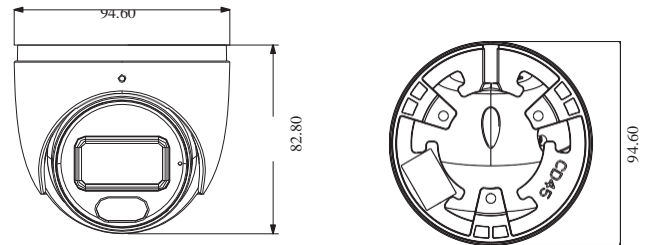

Tel: +86-755-36995888

Web site: <http://en.tvt.net.cn>

Fax: +86-755-33104777

E-mail: overseas@tvt.net.cn

SPECIFICATIONS

Model	TD-7554AS2S
Specifications	
Camera	
Image Sensor	1 / 2.5 "CMOS
Resolution	5MP
Image Size	2560 x 1936
Video Output	AHD / TVI / CVI
Audio	1CH built-in MIC
Image System	PAL / NTSC
Electronic Shutter	Auto
LED Distance	10 ~ 20 m
Frame Rate	5MP@20fps/4MP@30fps
Min. Illumination	0 lux (LED ON)
Lens	3.6 mm
Lens Mount	M12
S / N Ratio	≥52dB (AGC OFF)
Ingress Protection	IP 67
Functions	
Function Control	OSD (COC Control)
Smart LED	Manual or Auto mode
Digital WDR	Yes
Digital NR	Yes, 2D DNR
Global Exposure	Yes
Central Exposure	No
AGC	Yes
Auto White Balance	Yes
BLC	Yes
Front Light Compensation	No
Contrast	Yes
Sharpness	Yes
Image Setting	Yes
Defect Correction	Auto
Language	Chinese and English
Angle Adjustment	Pan: 0°~360°; Tilt: 0°~75°; Rotation: 0°~360°
Others	
Power Supply	DC12V (± 15%)
Power Consumption	LED OFF : < 1W; LED ON : < 3W
Working Environment	- 30 °C ~ 50 °C, 10 % ~ 90 % (relative humidity)
Dimensions (mm)	Φ 94.6 x 82.8
Weight (net)	Approx. 0.39KG

DIMENSIONS

AVAILABLE ACCESSORIES

AVAILABLE MODEL

Available Model	TD-7554AS2S(AU/WR1)
-----------------	---------------------