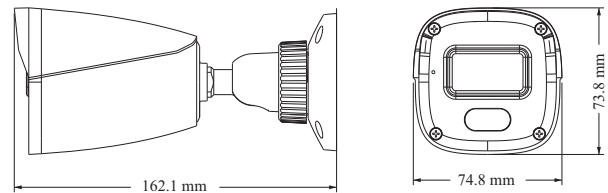

Others

Power Supply	DC12V/PoE
Power Consumption	< 4.5W
Operating Environment	- 20 °C ~ 55 °C (-4°F~131°F); Humidity: less than 95 % (non-condensing)
Storage Environment	- 20 °C ~ 60°C (-4°F~140°F); Humidity: less than 95 % (non-condensing)
Dimensions (mm)	162.1 × 74.8 × 73.8
Weight (net)	Approx. 0.24KG
Installation	Ceiling mounting; Wall mounting
Certificate	CE, FCC
Environmental Protection	Complies with Directive EU RoHS, WEEE(2012/19/EU), directive 94/62/EC and REACH(EC1907/2006)

DIMENSIONS