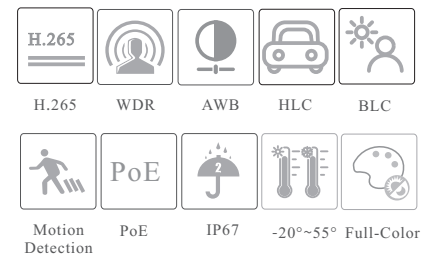

TD-9421C1L

2MP Full-Color Bullet Network Camera

- 2MP (1920 × 1080) H.265 full real time coding
- Max. resolution: 1920 × 1080
- 10~20m white light view distance
- 24/7 full color imaging
- 3D DNR, digital WDR, HLC, BLC, Defog
- DC12V/PoE power supply
- IP 67 ingress protection
- Support dual streams
- Support mobile surveillance by smart phones with iOS and Android OS
- Intelligent analytics: video blur detection, scene change detection, line crossing detection and region intrusion detection