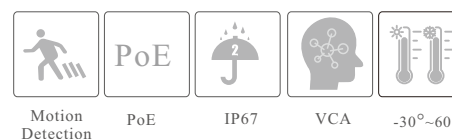

## 2MP Dual Illumination Water-proof Bullet Network Camera

- H.265+ /H.265 /H.264+ /H.264/MJPEG coding
- Max. resolution: 2MP ( 1920 × 1080)
- Auto day/night switch
- 3D DNR, HWDR, HLC, BLC, etc.
- ROI coding
- Support smart supplement light
- 30~40m white light view distance; 30~50m IR view distance
- DC12V/PoE power supply
- IP 67 ingress protection
- Support three streams
- Support remote monitoring by smart phones& tablet PCs with iOS and Android OS
- Support P2P function
- Support SMD
- Support line crossing detection, region intrusion detection, abandoned/missing object detection, video exception detection