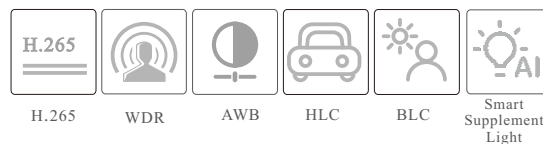

## 2MP Dual Illumination Water-proof Bullet Network Camera

- H.265+ /H.265 /H.264+ /H.264/MJPEG coding
- Max. resolution: 2MP ( 1920 × 1080)
- Auto day/night switch
- 3D DNR, HWDR, HLC, BLC, etc.
- ROI coding
- Support smart supplement light
- 30~40m white light view distance; 30~50m IR view distance
- DC12V/PoE power supply
- IP 67 ingress protection
- Support three streams
- Support remote monitoring by smart phones& tablet PCs with iOS and Android OS
- Support P2P function
- Support SMD
- Support line crossing detection, region intrusion detection, abandoned/missing object detection, video exception detection