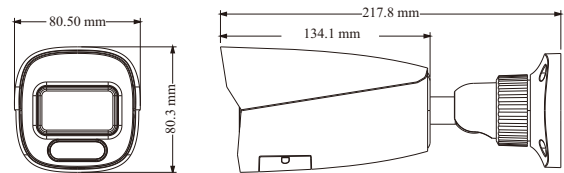

DORI Distance				
Lens	Detect	Observe	Recognize	Identify
2.8mm	41m(133ft)	16m(53ft)	8m(27ft)	4m(13ft)
3.6mm	50m(163ft)	20m(65ft)	10m(33ft)	5m(16ft)
6mm	83m(271ft)	33m(108ft)	17m(54ft)	8m(27ft)
2.8~12mm(W)	43m(142ft)	17m(56ft)	9m(28ft)	4m(14ft)
2.8~12mm(T)	132m(433ft)	53m(173ft)	26m(86ft)	13m(43ft)
Others				
Power Supply	DC12V/PoE			
Power Consumption	< 8W			
Storage Conditions	- 30 °C ~ 65 °C (-22°F~149°F), Humidity: less than 95 % (non-condensing)			
Operating Conditions	- 30 °C ~ 60 °C (-22°F~140°F), Humidity: less than 95 % (non-condensing)			
Dimensions (mm)	217.8 × 80.5 × 80.3			
Weight (net)	Approx. 0.68KG			
Installation	Ceiling mounting; wall mounting			
Certificate	CE, FCC			
Environmental Protection	Complies with Directive EU RoHS, WEEE(2012/19/EU) , directive 94/62/EC and REACH(EC1907/2006)			

DIMENSIONS