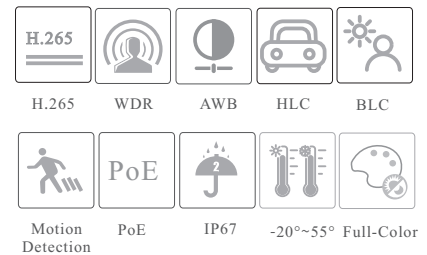

TD-9524C1L

2MP Full-Color Turret Network Camera

- 2MP (1920 × 1080) H.265 full real time coding
- Max. resolution: 1920 × 1080
- 10~ 20m white light view distance
- 24/7 full color imaging
- 3D DNR, digital WDR, HLC, BLC, defog
- PoE power supply
- 1CH built-in MIC
- IP 67 ingress protection
- Support dual streams
- Support mobile surveillance by smart phones with iOS and Android OS
- Intelligent analytics: video blur detection, scene change detection, line crossing detection and region intrusion detection