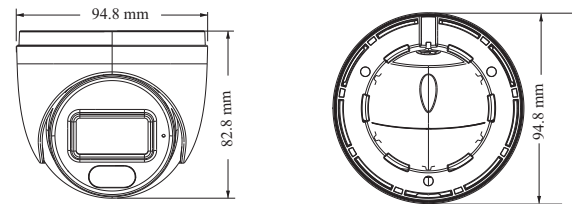

Others	
Power Supply	DC12V/PoE power supply
Power Consumption	< 4.5W
Operating Environment	- 20 °C ~ 55 °C (-4°F~131°F); Humidity: less than 95 % (non-condensing)
Storage Environment	- 20 °C ~ 60°C (-4°F~140°F); Humidity: less than 95 % (non-condensing)
Dimensions (mm)	Φ 94.8 × 82.8
Weight (net)	Approx. 0.287KG
Installation	Ceiling mounting (Wall mounting available with the junction box and bracket)
Certificate	CE, FCC
Environmental Protection	Complies with Directive EU RoHS, WEEE(2012/19/EU) , directive 94/62/EC and REACH(EC1907/2006)

DIMENSIONS