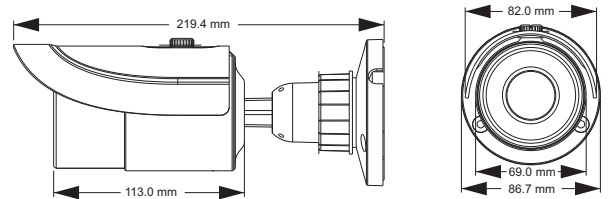

Others

Power Supply	DC12V/PoE
Power Consumption	< 8W
Operating Environment	- 30 °C ~ 60 °C (-22°F~140°F) Humidity: less than 95 % (non-condensing)
Dimensions (mm)	Φ 87 × 219
Weight (net)	0.6KG
Installation	Ceiling mounting; Wall mounting

DIMENSIONS

AVAILABLE ACCESSORIES

AVAILABLE MODEL

Available Model	TD-9452E2 (D / AZ / PE / IR2)