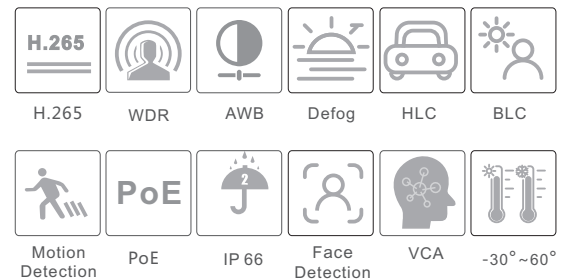

TD-9452E2

5MP Network IR Water-proof
Bullet Camera

- 5MP (2592 × 1944) H.265 full real time coding
- Max.resolution: 2592 × 1944
- ICR auto switch, true day / night, ROI coding
- 3D DNR, true WDR, HLC, BLC, defog
- 20~30m IR night view distance; motorized zoom lens
- Support CVBS video output and one-way audio
- Support smart phone, iPad, remote monitoring
- DC12V/PoE power supply
- P2P function optional
- IP 66 ingress protection; Support three streams
- Support face detection
- Smart analytics (optional): object removal detection, abnormal video signal detection, line crossing detection, region intrusion detection, people intrusion detection, people counting detection, crowd density detection, etc.